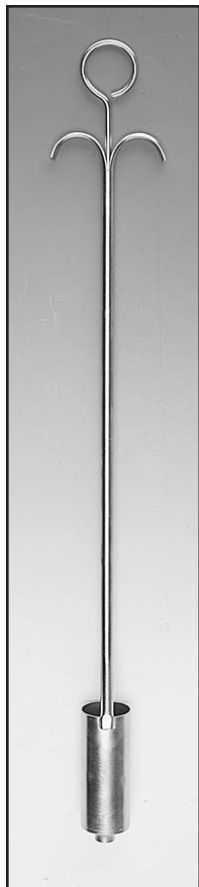

## Liquid Sampler

Catalog Number 37827-0000

1. Be sure that the sampler is clean and free of foreign matter that might be left from packing materials.
2. The Sampler has 2 finger grips and a center ring.
3. Hold the finger grips with two fingers and put the thumb through the center ring.
4. Squeeze the center ring downward to make sure that the plunger closes tightly at the bottom.
5. Insert the cup of the Sampler into the liquid.
6. Withdraw the Sampler from the fluid and hold it over a beaker or other collecting vessel.
7. Raise the ring with the thumb to release the fluid.
8. The plunger may be unscrewed from the center rod for easier cleaning.

### Long-Handled Dippers

For easy sampling from tanks, vats, lakes, etc., these high-density polyethylene dippers will not rust or corrode and provide excellent chemical resistance. 29mm (1 1/8") diameter handle is welded to the rigid bowl at a 45 degree angle. The 3.7M (12 ft) handle is available in one piece or two-piece screw-together construction. The end of the handle has a hook for hanging. Orders may be customized by substituting scoops in place of cups. Other styles made to order. 12 per case.

<u>CATALOG NO.</u>	<u>BOWL SIZE</u>	<u>HANDLE LENGTH</u>	<u>HANDLE</u>
F36780-0016	500cc (16oz)	91cm (3 ft)	1 piece
F36781-0016	500cc (16oz)	183cm (6 ft)	1 piece
F36782-0016	500cc (16oz)	366cm (12 ft)	2 pieces
F36782-0116	500cc (16oz)	366cm (12 ft)	1 piece*
F36780-0032	1000cc (32oz)	91cm (3 ft)	1 piece
F36781-0032	1000cc (32oz)	183cm (6 ft)	1 piece
F36782-0032	1000cc (32oz)	366cm (12 ft)	2 pieces
F36782-0132	1000cc (32oz)	366cm (12 ft)	1 piece*