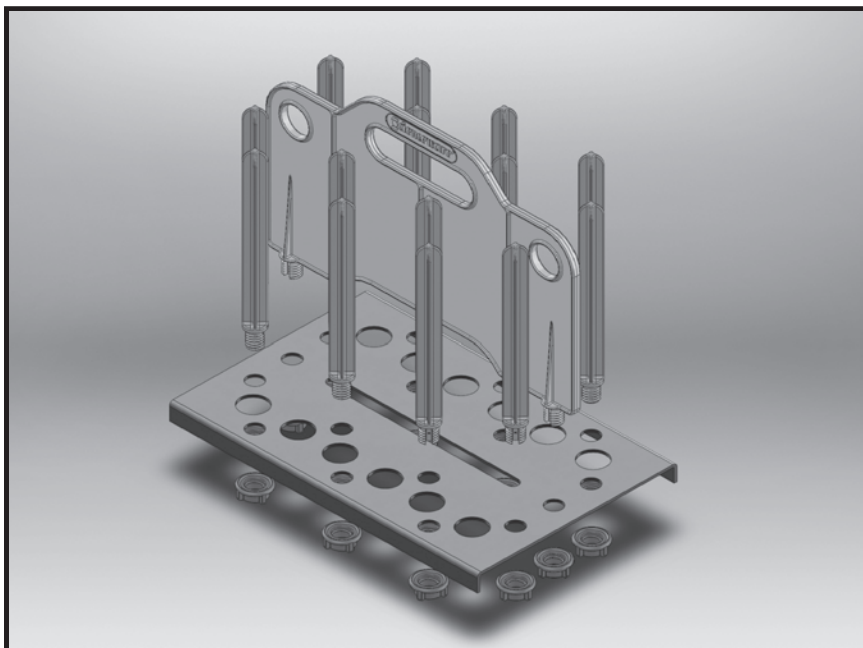

I N S T R U C T I O N S

60mm Petri Dish Rack

Catalog No.
F18991-0060

ASSEMBLY:

1. Refer to drawing for orientation of parts.
2. Assemble the center divider to the base securing with one nut on each of the two threaded posts.
3. Assemble each of the rods to the base, secure each rod with one nut on the threaded post.

Producing legible labels is so much easier on a smooth, flat platform than on curved surfaces such as bottles or vials. The new Scienceware® Write-On™ Tape Dispenser provides this convenience by always having labeling tape positioned on the large writing platform, ready to make into a label. Select either the benchtop model with weighted base or economy model that can be wall mounted to save space. All models are easy to use by both left and right handed users.

Each dispenser can hold 5 or more tape rolls with widths from 12 - 25mm (½ - 1"). Ideal for use with the full line of Scienceware, Write-On™ Tapes, F13463 series, available in 6 colors and three widths, 12, 19, and 25mm (½", ¾" and 1"). This advanced tape adheres to any clean surface and resists moisture and most solvents. It withstands long exposure to temperatures as low as -73°C (-68°F) and up to 80°C (176°F) yet peels off without leaving a sticky residue.