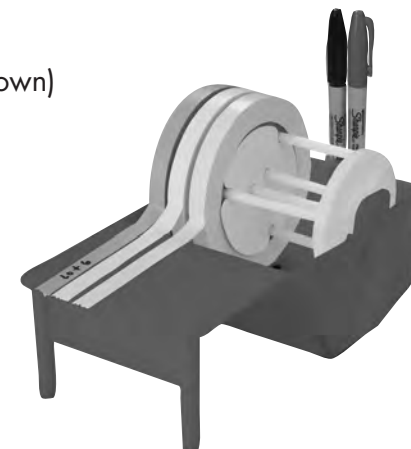

Benchtop Model (not shown)
Includes weighted base

BEL-ART PRODUCTS

661 Route 23 South, Wayne, NJ 07470-6814 USA
TEL: 1-800-4BEL-ART • FAX: 973-694-7199 • www.belart.com

918991066

Scienceware®, is a reg. TM of Bel-Art Products
Bel-Art Products assumes no obligation or liability for any advice furnished by it, or for results obtained with respect to these products. All such advice is given and accepted at the buyer's risk.

03/09